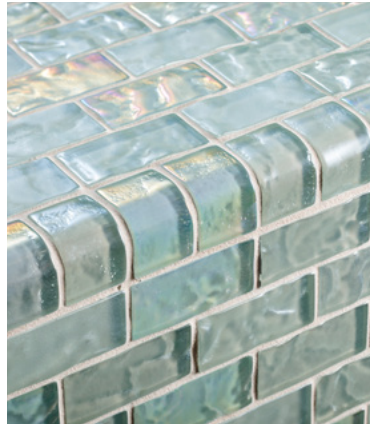

**Lava Glass 1" x 2"
Straight Set in Burning Ice**