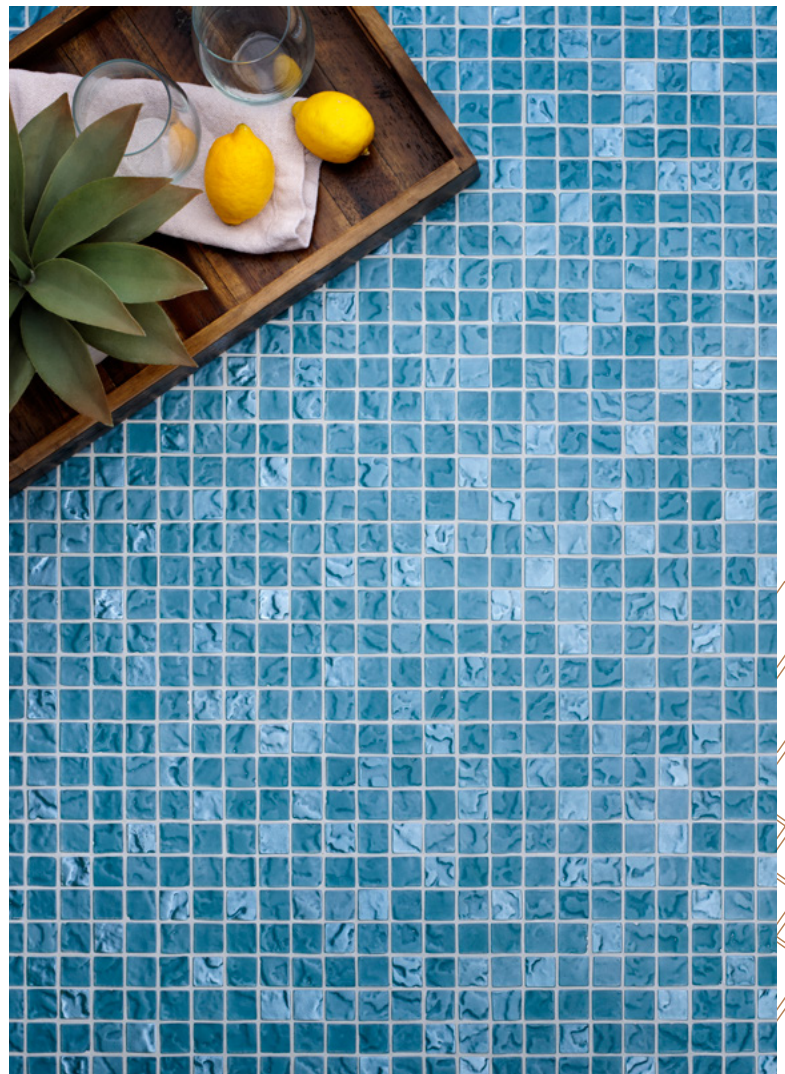

Island Stone Introduces Lava Glass Mosaic Tiles

Durable fused glass tiles feature iridescent, undulating surface that plays with light in the water

(WATSONVILLE, CA, JANUARY 12, 2021)

A paradoxically cool glass tile line, Island Stone's **Lava Glass** mosaics incorporate iridescent and undulating surfaces that play with light in water. The shimmery, wetscapes look is sensual and inviting, ideal for pools, showers, and other water and water-adjacent applications. The fused glass tile features durable back paint applied at over 1,025 degrees Fahrenheit, giving the tiles a brilliant, pearlescent color spanning the light and dark tones of each across a single mosaic.

"Lava Glass tiles give the illusion of glimmering water, that unmistakable aesthetic of sunlight and motion reflecting and echoing across its rippling surface," said Nigel Eaton, CEO for Island Stone. "The effect is sensual and transportive, naturally evoking the relaxed feel we experience in and around the water."

The tiles come in six colors—Burning Ice, Cool Tropics, Deep Flow, Hazy Wave, Liquid Rock, and Solid Ash—evoking the blues and greens of island waters.

Lava Glass Mosaic Tile

Available mosaics include 1" x 1" straight set and 1" x 2" offset, along with corresponding 1" x 2" V-cap trim. The tiles are suitable for interior walls, kitchen backsplashes, fireplace walls (not in firebox), shower walls, exterior walls, and pools, spas, and water features.

**Lava Glass 1" x 2"
Offset in Solid Ash**

“Lava Glass tiles give the illusion of glimmering water, that unmistakable aesthetic of sunlight and motion reflecting and echoing across its rippling surface.”