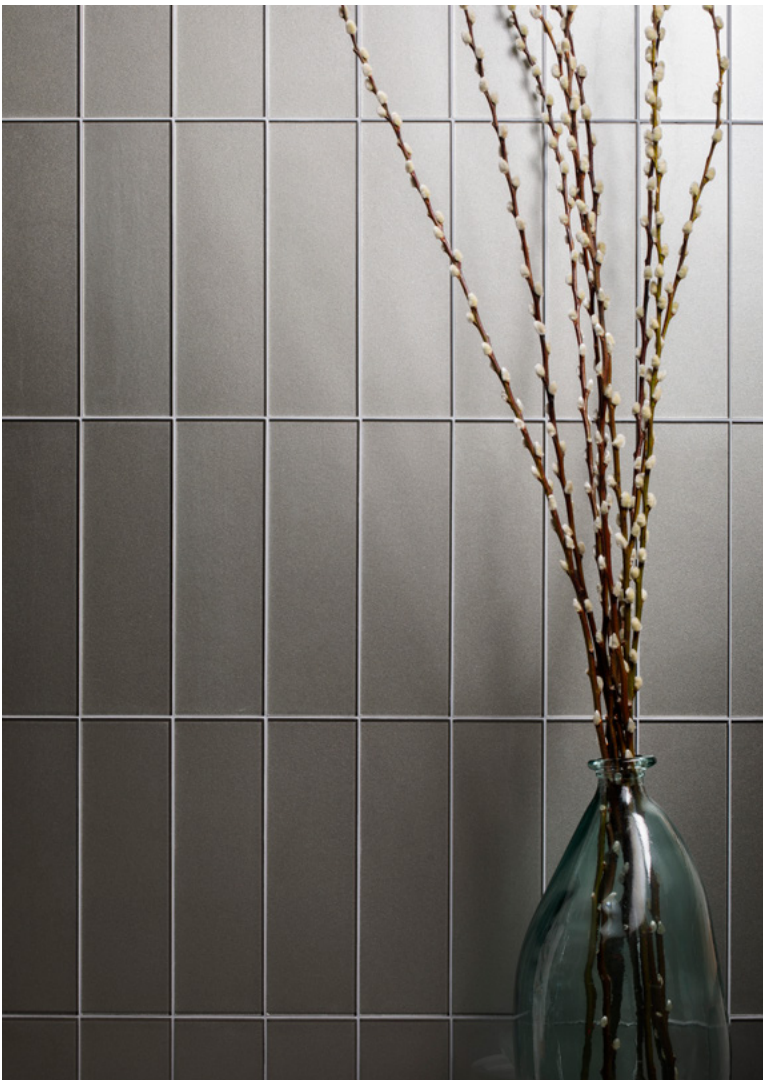

Celestial Glass in Moon Beam

about island stone

Island Stone has its origins in Indonesia, where company founders were inspired by the nation's handicraft industry and natural stones to create the flagship **Perfect Pebble Tile**. The company's original mosaics diversified into other natural mosaics, using exotic stones. Anchored in wanderlust for exploration, culture, and design, the company continues to evolve its creative use of natural and timeless materials, sourcing from distinct locales around the globe and featuring a range of natural **stone** tiles and mosaics, **glass** tiles and mosaics, as well as natural **stone** wall tiles and **timber** wall panels and cladding. For more information visit [IslandStone.com](https://www.IslandStone.com) or call 1-800-371-0001. Follow **Island Stone on Instagram** for the latest updates.

###