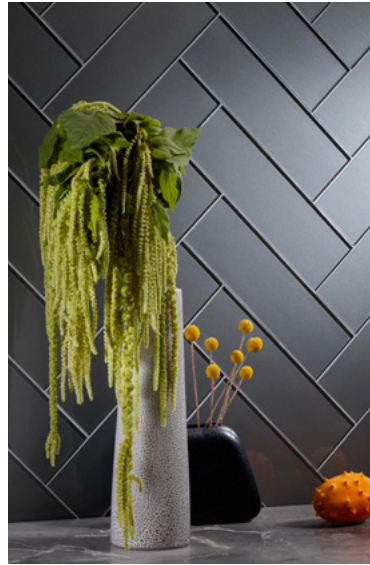

Celestial Glass in Dark Star

“The Celestial collection adds just the right amount of sparkle to both the kitchen and the bath, radiating a hint of glimmer without overwhelming small or large spaces.”

—NIGEL EATON, CEO OF ISLAND STONE